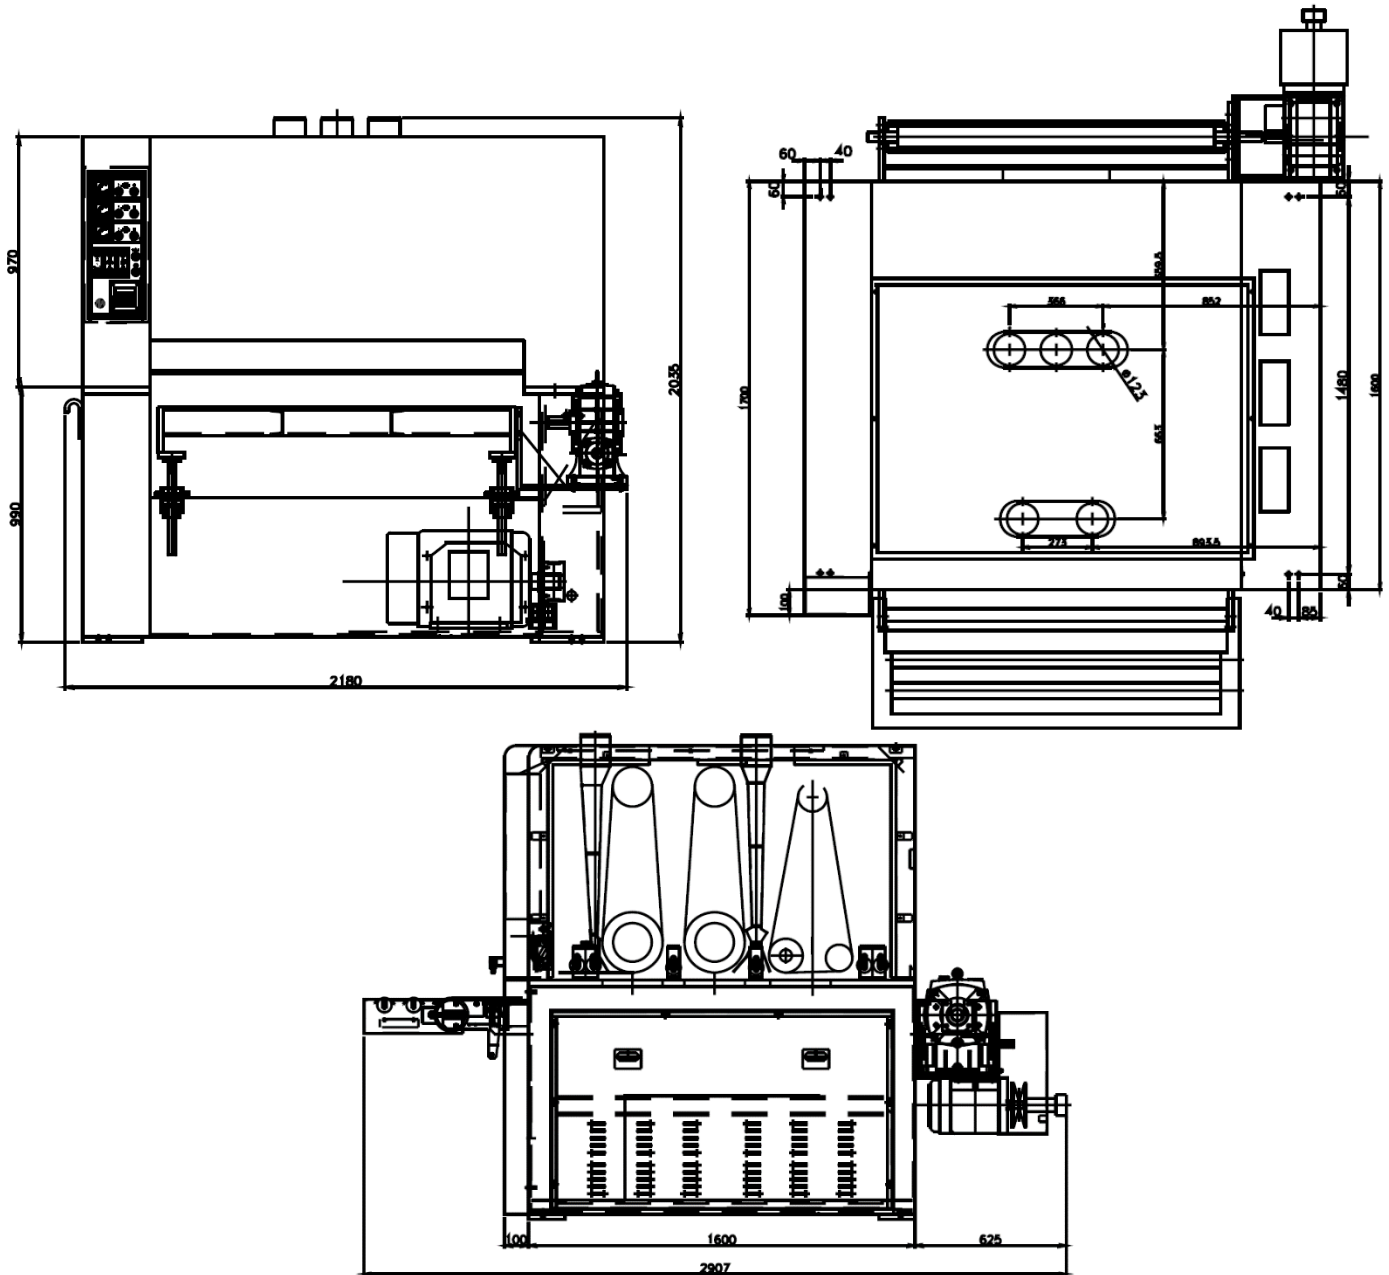

IRONWOOD

IRONWOOD S135RRK Sander

Gross Weight: 9,365 lbs.

Packed Dimensions: 1 pc, 9.6' x 7.6' x 7.3'

Units in mm

STILES | HC
A HOMAG COMPANY