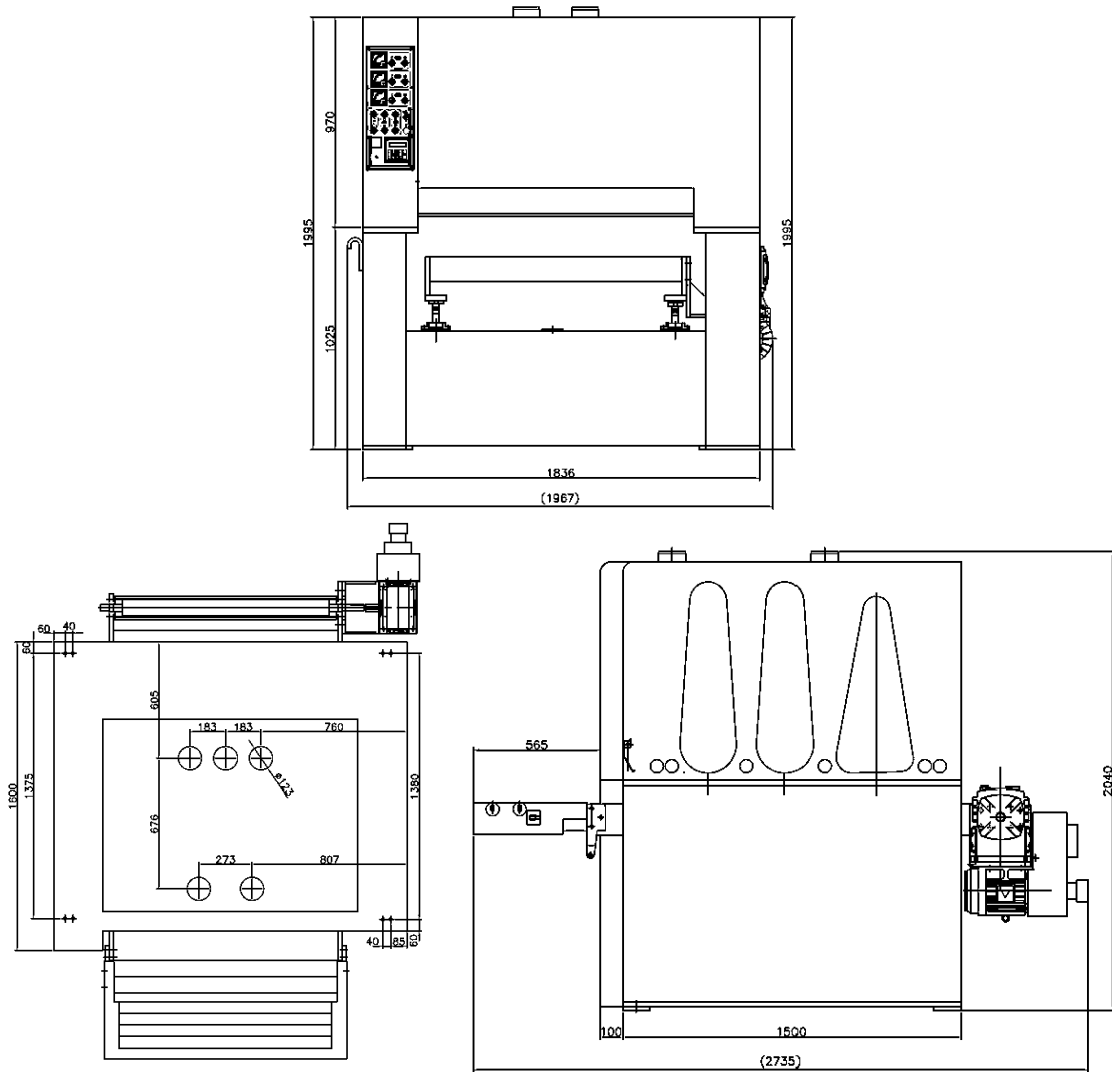

IRONWOOD

IRONWOOD S134RRK Sander

Units in mm

Gross Weight: 8,470 lbs.

Packed Dimensions: 1 pc, 104" x 86" x 89"

STILES | HC
A HOMAG COMPANY