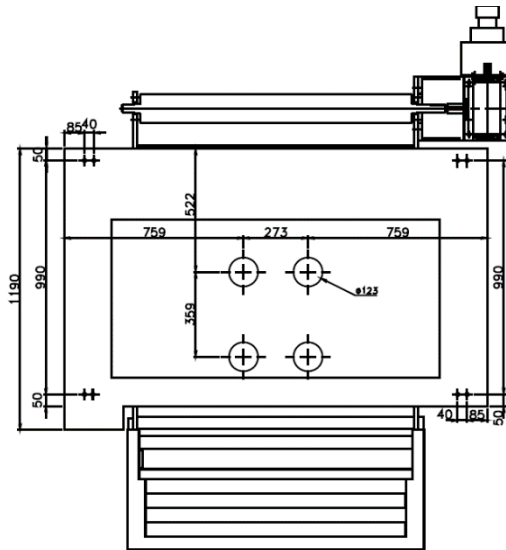

## IRONWOOD S124RK Sander

Units in mm

Gross Weight: 5,071 lbs.

Packed Dimensions: 1 pc, 84" x 85" x 89"

**STILES | HC**  
A HOMAG COMPANY