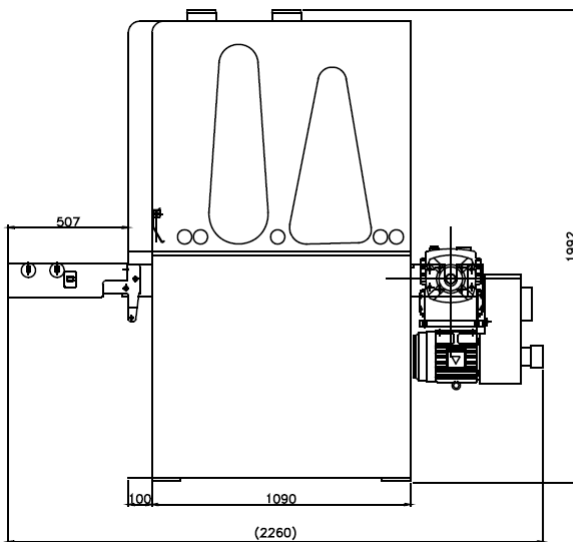

## IRONWOOD S124RK Sander

Units in mm

Gross Weight: 5,071 lbs.

Packed Dimensions: 1 pc, 84" x 85" x 89"

**STILES | HC**  
A HOMAG COMPANY