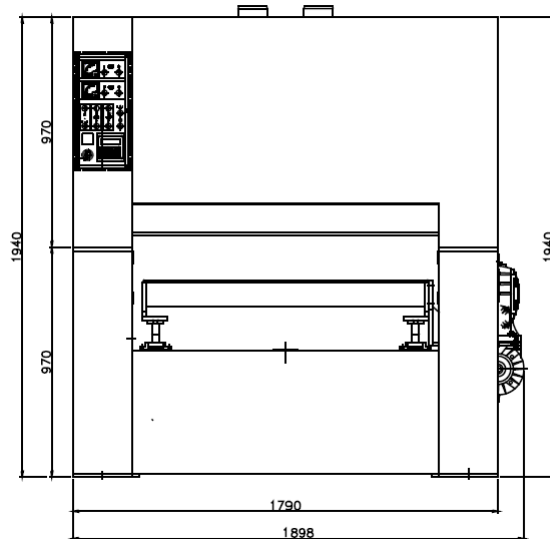

## IRONWOOD S124RK Sander

Units in mm

Gross Weight: 5,071 lbs.

Packed Dimensions: 1 pc, 84" x 85" x 89"

**STILES | HC**  
A HOMAG COMPANY