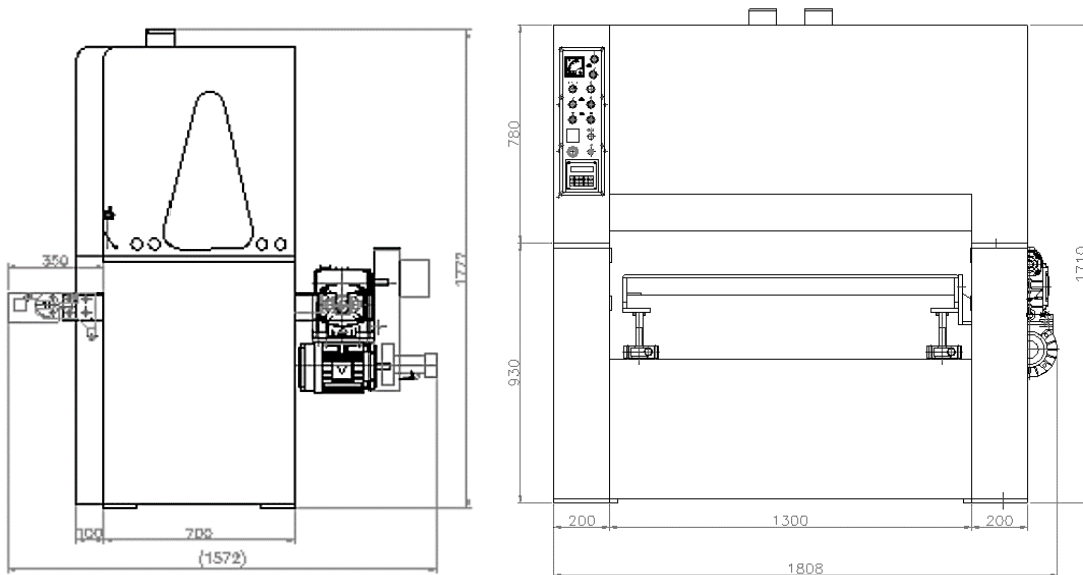

IRONWOOD

IRONWOOD S114K Sander

Units in mm

Gross Weight: 3,380 lbs.

Packed Dimensions: 1 pc, 69" x 80" x 81"

STILES | HC
A HOMAG COMPANY