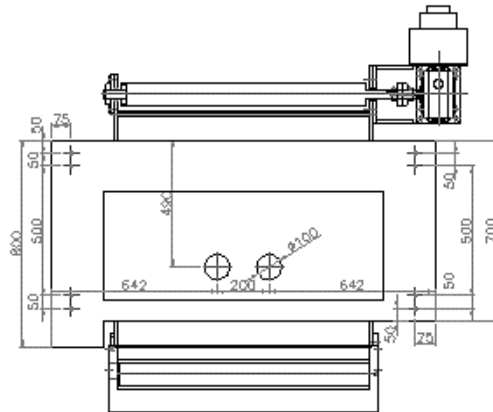

IRONWOOD

IRONWOOD S114K Sander

Units in mm

Gross Weight: 3,380 lbs.

Packed Dimensions: 1 pc, 69" x 80" x 81"

STILES | HC
A HOMAG COMPANY