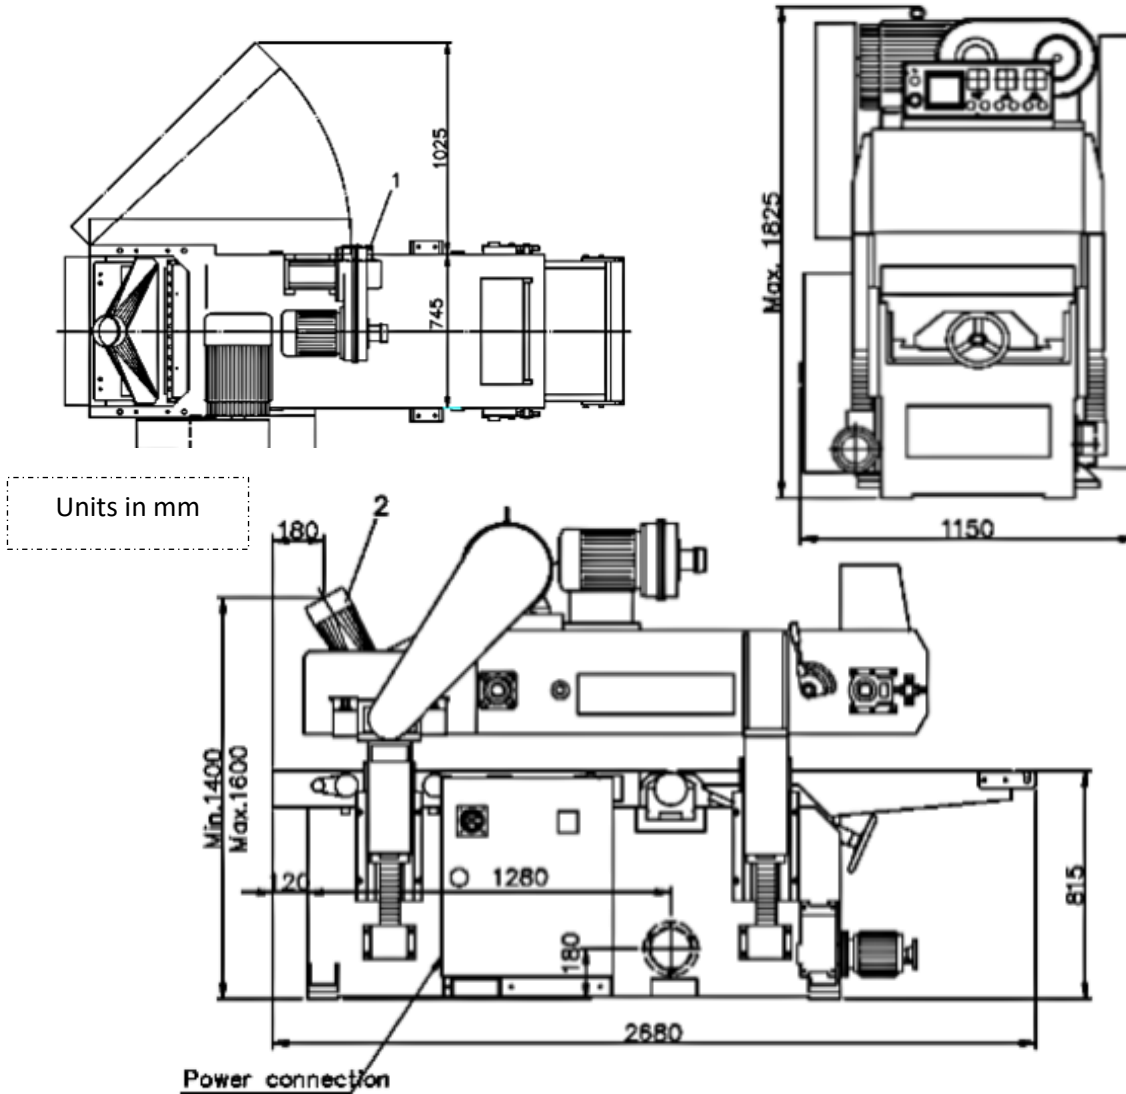

## IRONWOOD DSP2500 Planer

Gross Weight: 6,834 lbs.

Packed Dimensions: 1 pc, 105" x 45" x 68"

**STILES | HC**  
A HOMAG COMPANY