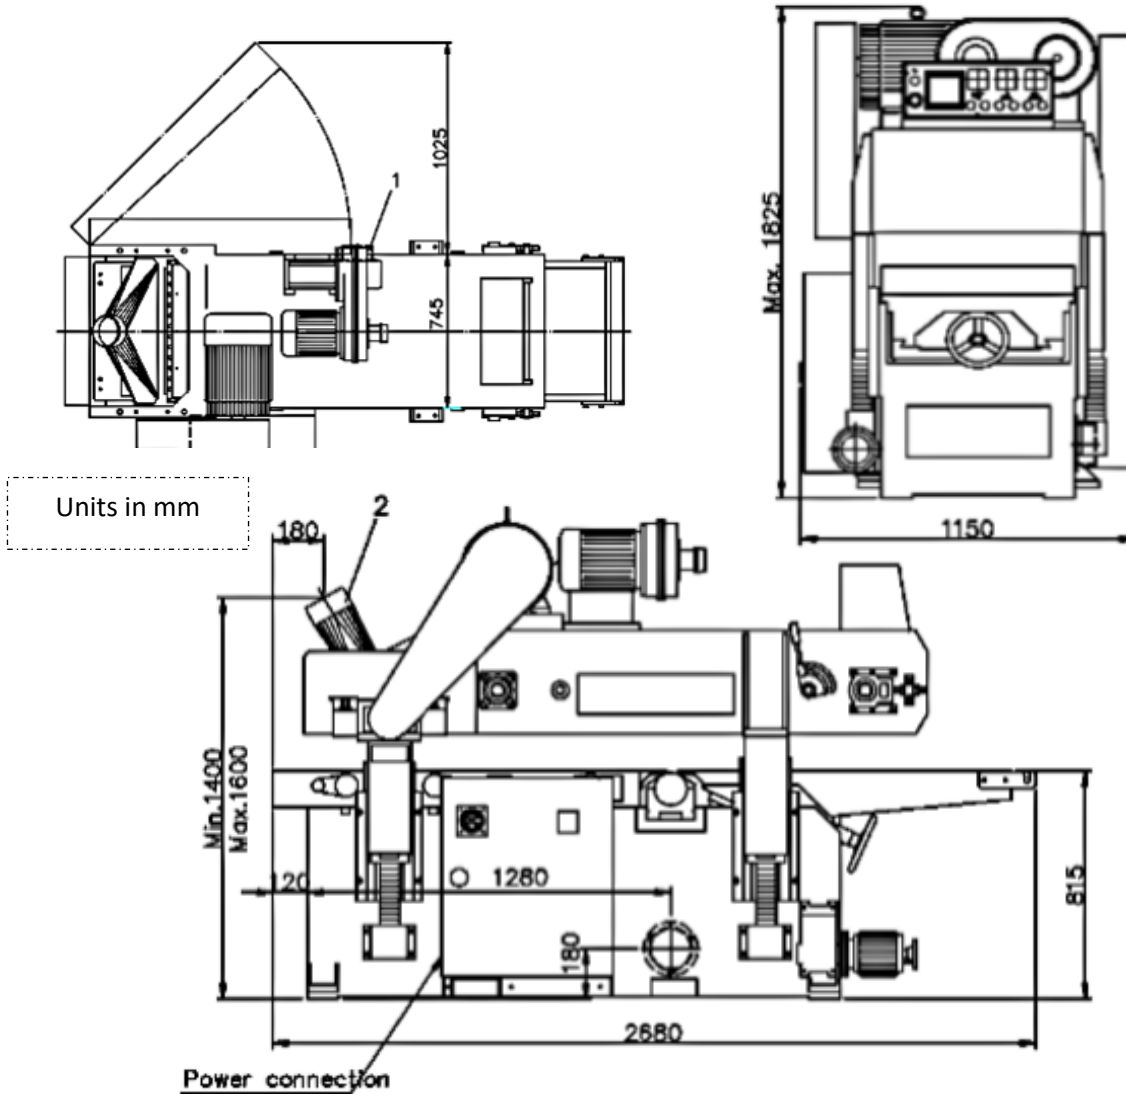

IRONWOOD

IRONWOOD DSP2500-HS Planer

Gross Weight: 6,834 lbs.

Packed Dimensions: 1 pc, 105" x 45" x 68"

STILES | HC
A HOMAG COMPANY