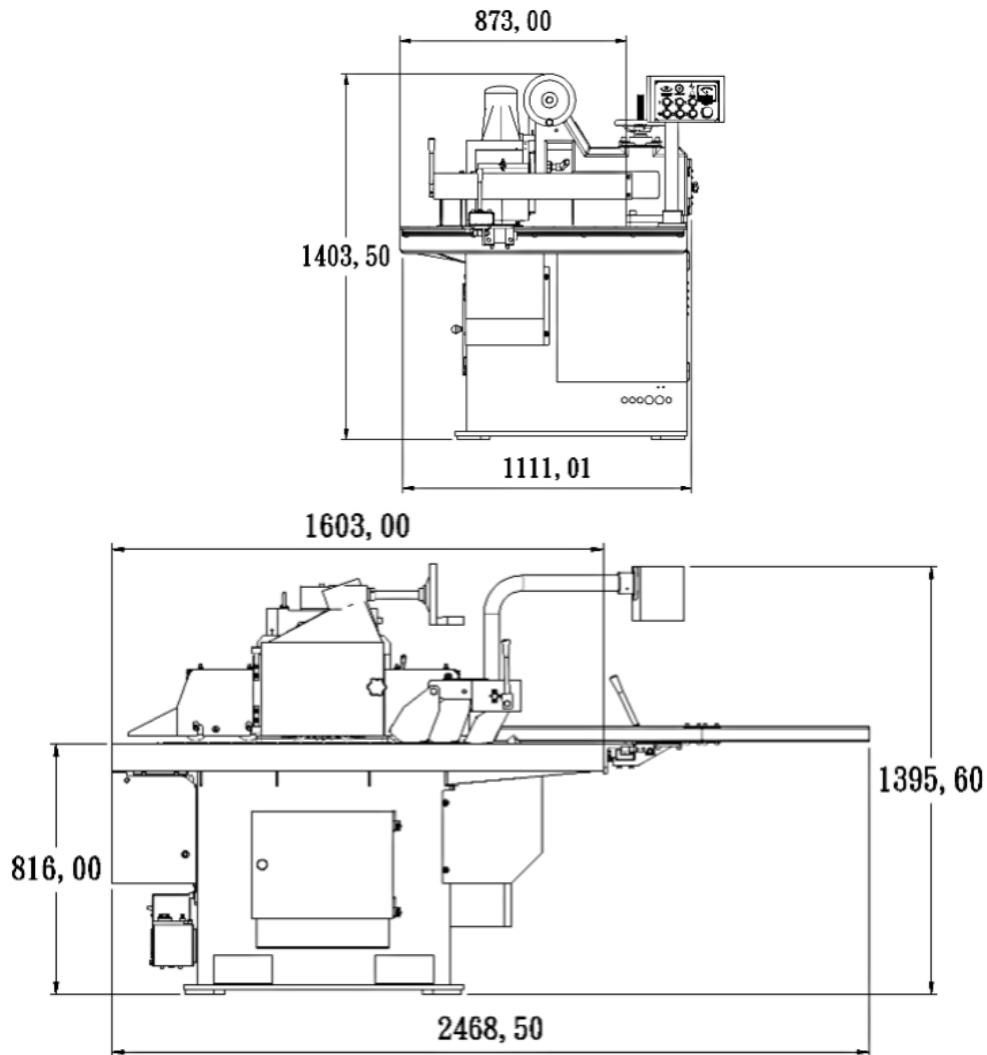

## IRONWOOD SLR330 Rip Saw

Gross Weight: 2,535 lbs.

Packed Dimensions: 1 pc, 49" x 68" x 62"

Units in mm

**STILES | HC**  
A HOMAG COMPANY