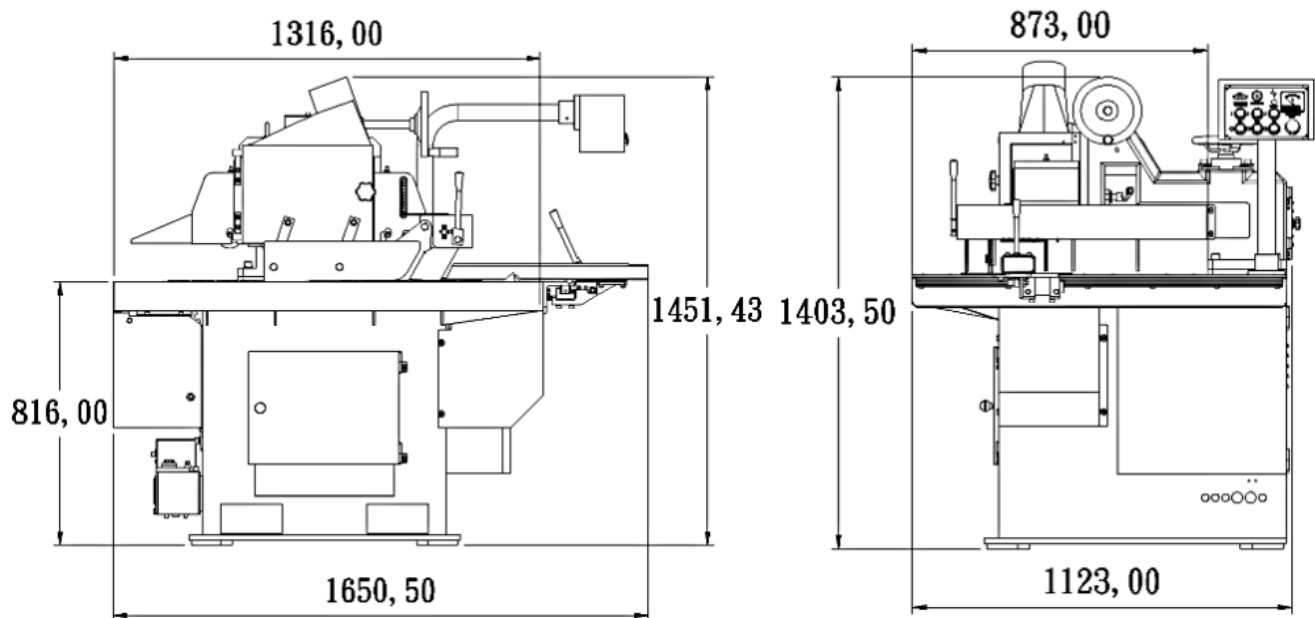

IRONWOOD

IRONWOOD SLR305 Rip Saw

Units in mm

Gross Weight: 2,535 lbs.

Packed Dimensions: 1 pc, 49" x 68" x 62"

STILES | HC
A HOMAG COMPANY