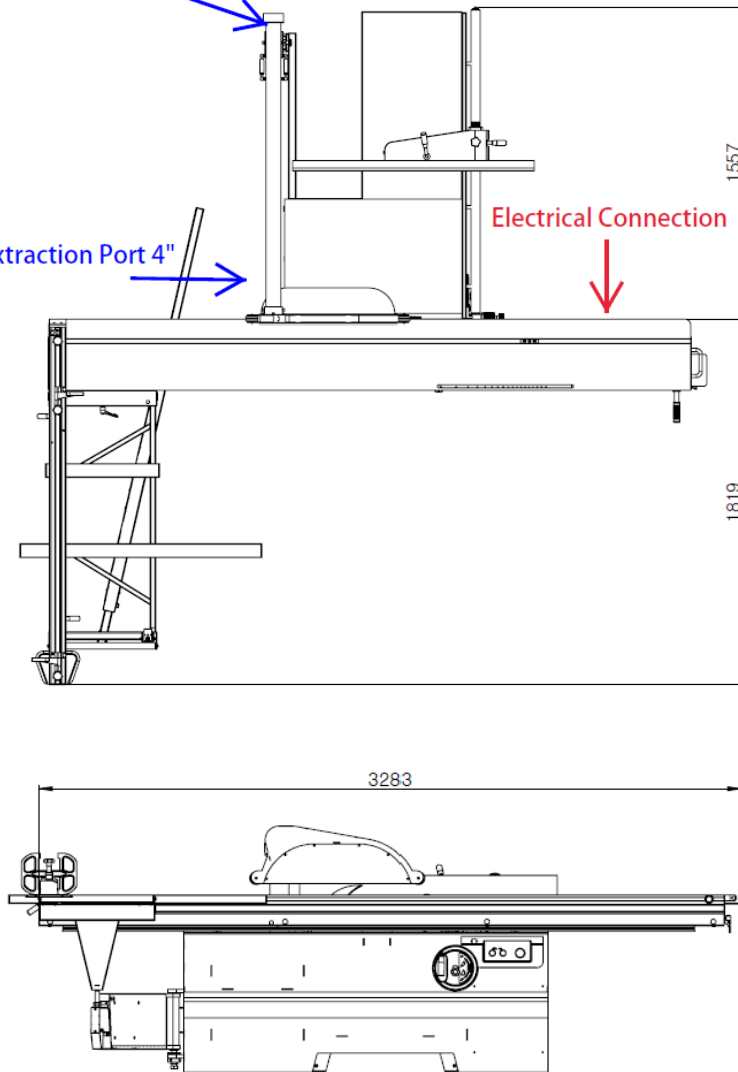

Guard Extraction Port 3"

Main Extraction Port 4"

Electrical Connection

IRONWOOD SL100 Sliding Table Saw
3200mm Carriage
Stiles Machinery

01.08.2019