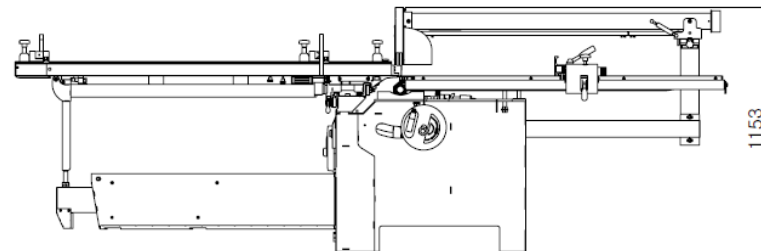

Guard Extraction Port 3"

Main Extraction Port 4"

Electrical Connection

IRONWOOD SL100 Sliding Table Saw
3200mm Carriage
Stiles Machinery

01.08.2019