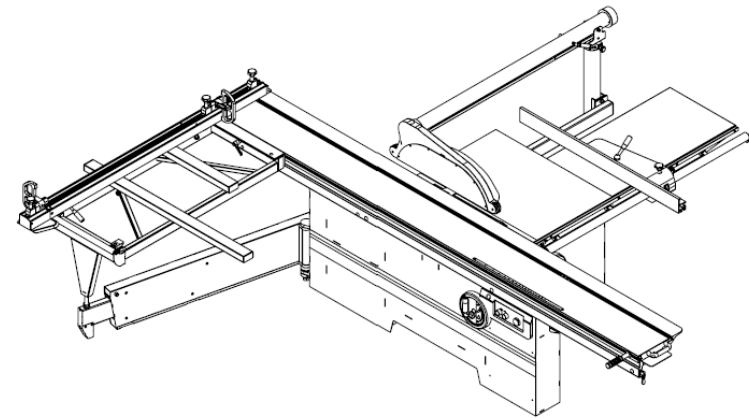

Guard Extraction Port 3"

Main Extraction Port 4"

Electrical Connection

IRONWOOD SL100 Sliding Table Saw
3200mm Carriage
Stiles Machinery

01.08.2019