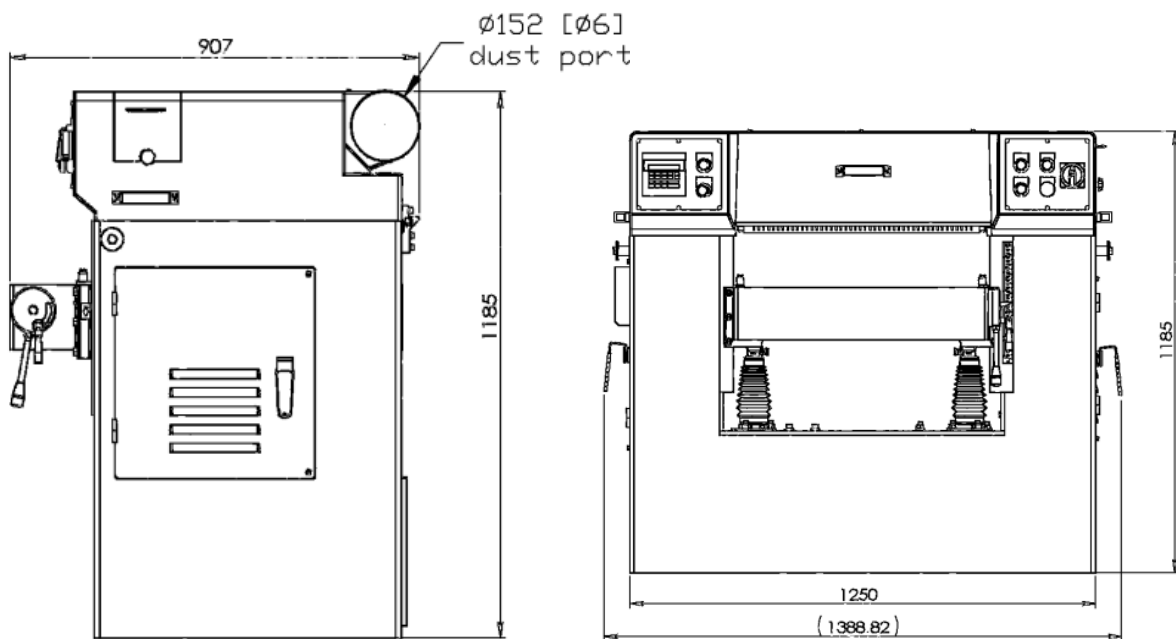

IRONWOOD

IRONWOOD P600 Planer

Units in mm

Gross Weight: 2,100 lbs.

Packed Dimensions: 1 pc, 40" x 52" x 52"

STILES | HC
A HOMAG COMPANY