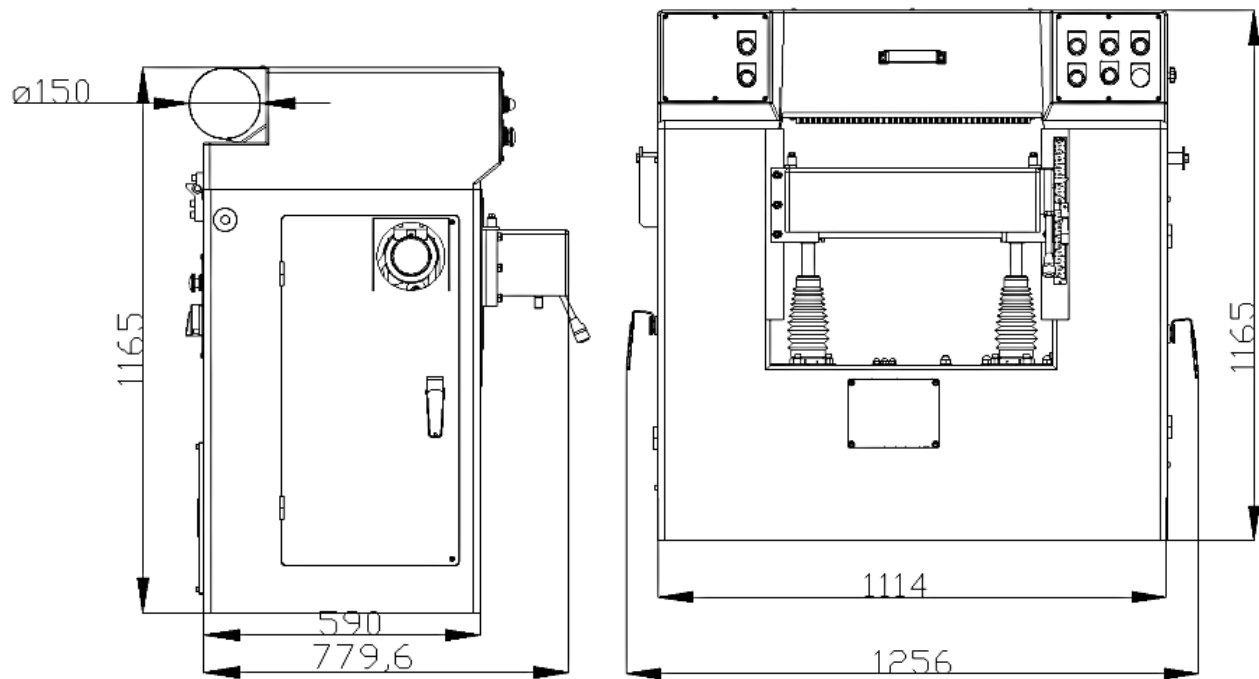

IRONWOOD

IRONWOOD P500 Planer

Gross Weight:1,800 lbs.

Packed Dimensions: 1 pc, 39" x 49" x 52"

Units in mm

STILES | HC
A HOMAG COMPANY