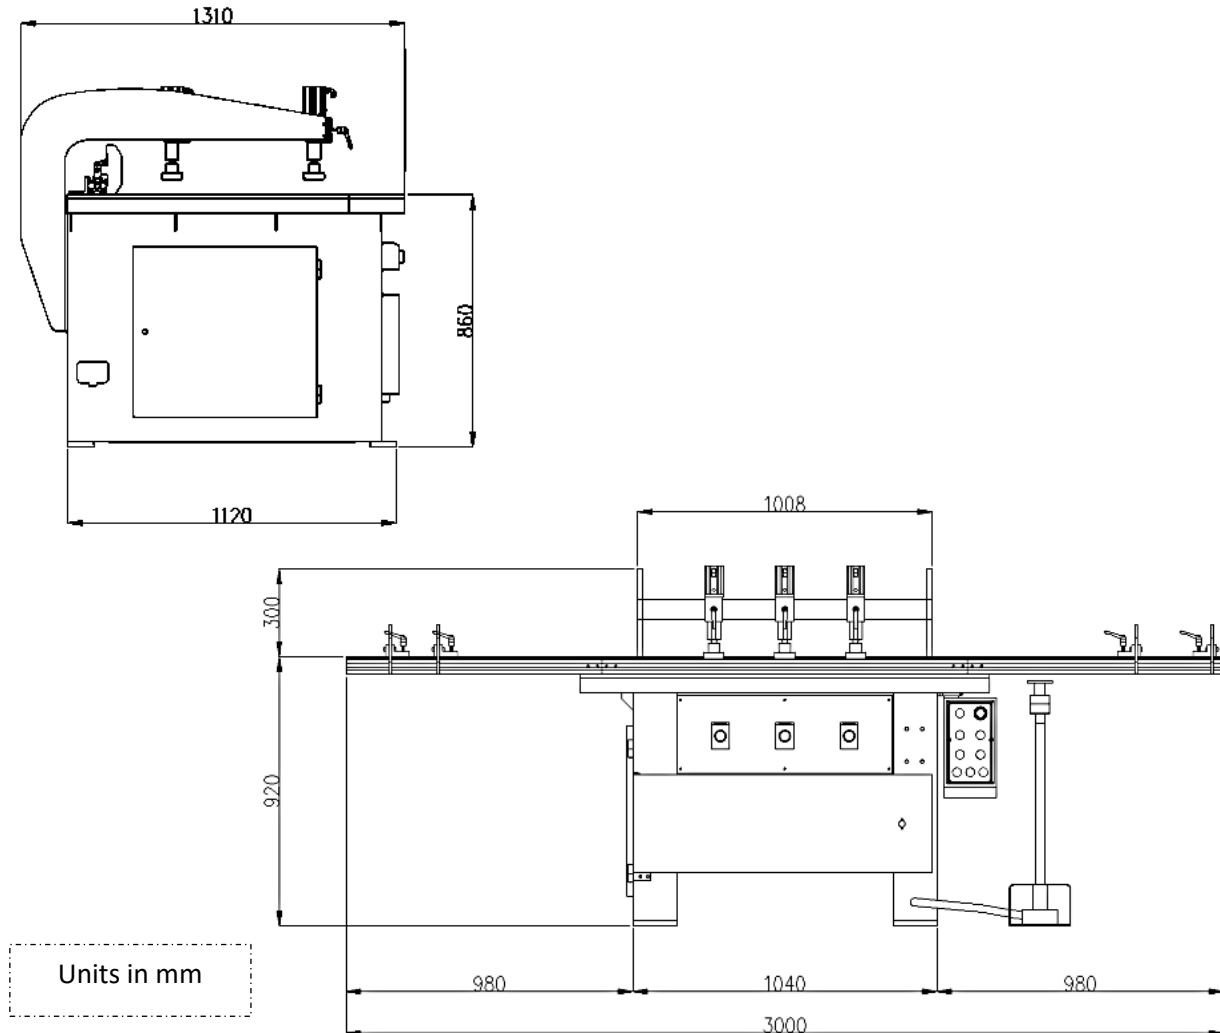

IRONWOOD

IRONWOOD DBR50 Boring Machine

Gross Weight: 1,870 lbs.

Packed Dimensions: 1 pc, 59" x 57" x 57"

STILES | HC
A HOMAG COMPANY