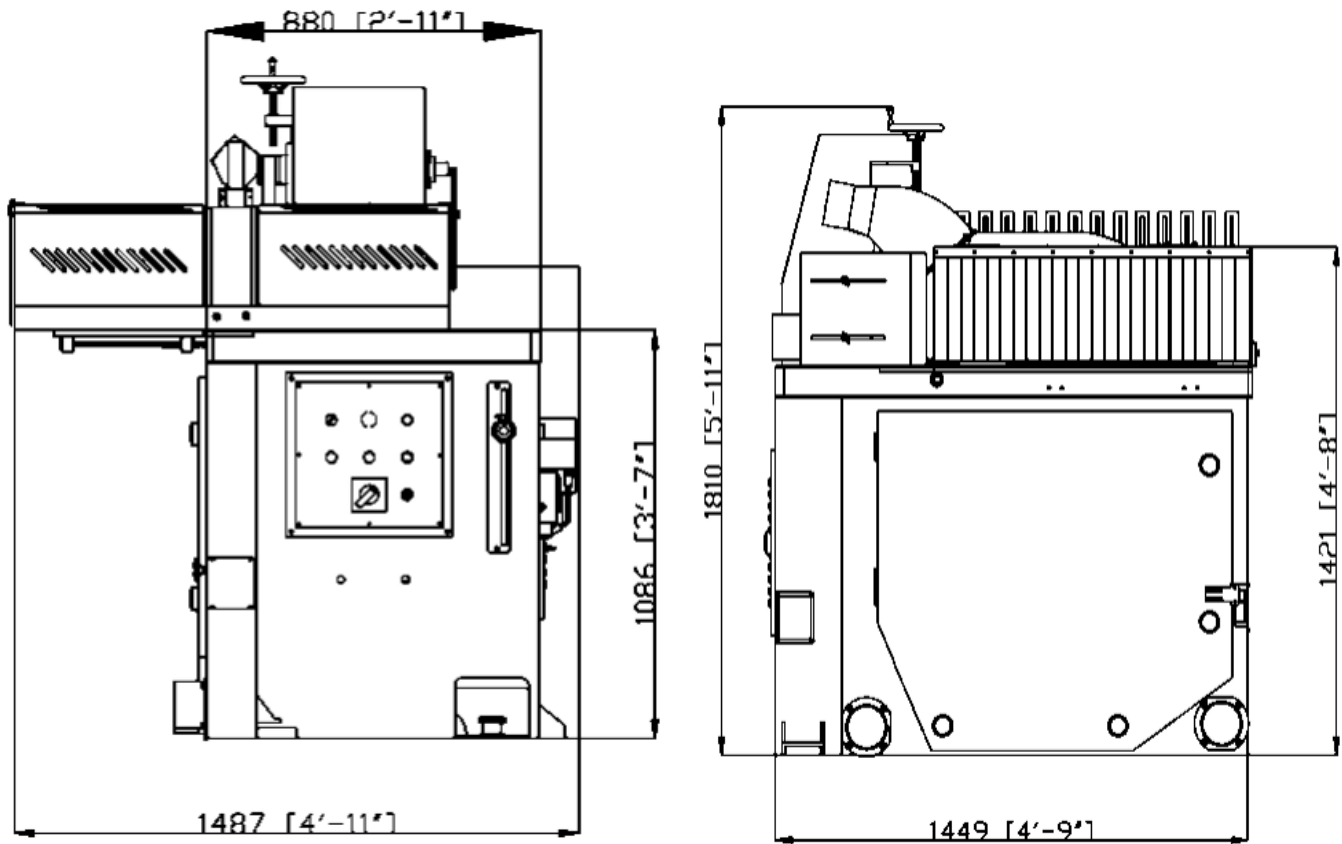

## IRONWOOD CUT36 Chop Saw

Units in mm

Gross Weight: 2,930 lbs.

Packed Dimensions: 1 pc, 63" x 45" x 78"

**STILES | HC**  
A HOMAG COMPANY