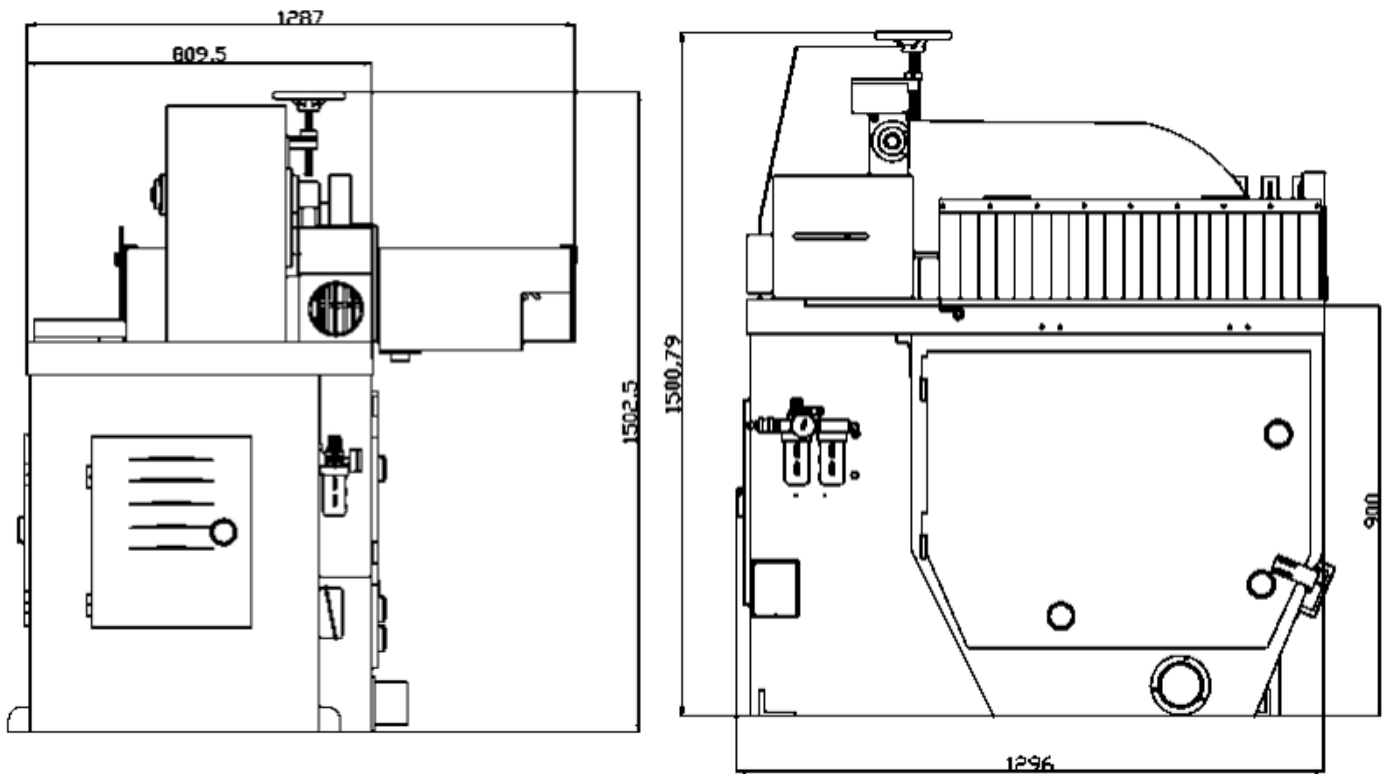

IRONWOOD

IRONWOOD CUT30 Chop Saw

Units in mm

Gross Weight: 1,875 lbs.

Packed Dimensions: 1 pc, 56" x 38" x 67"

STILES | HC
A HOMAG COMPANY