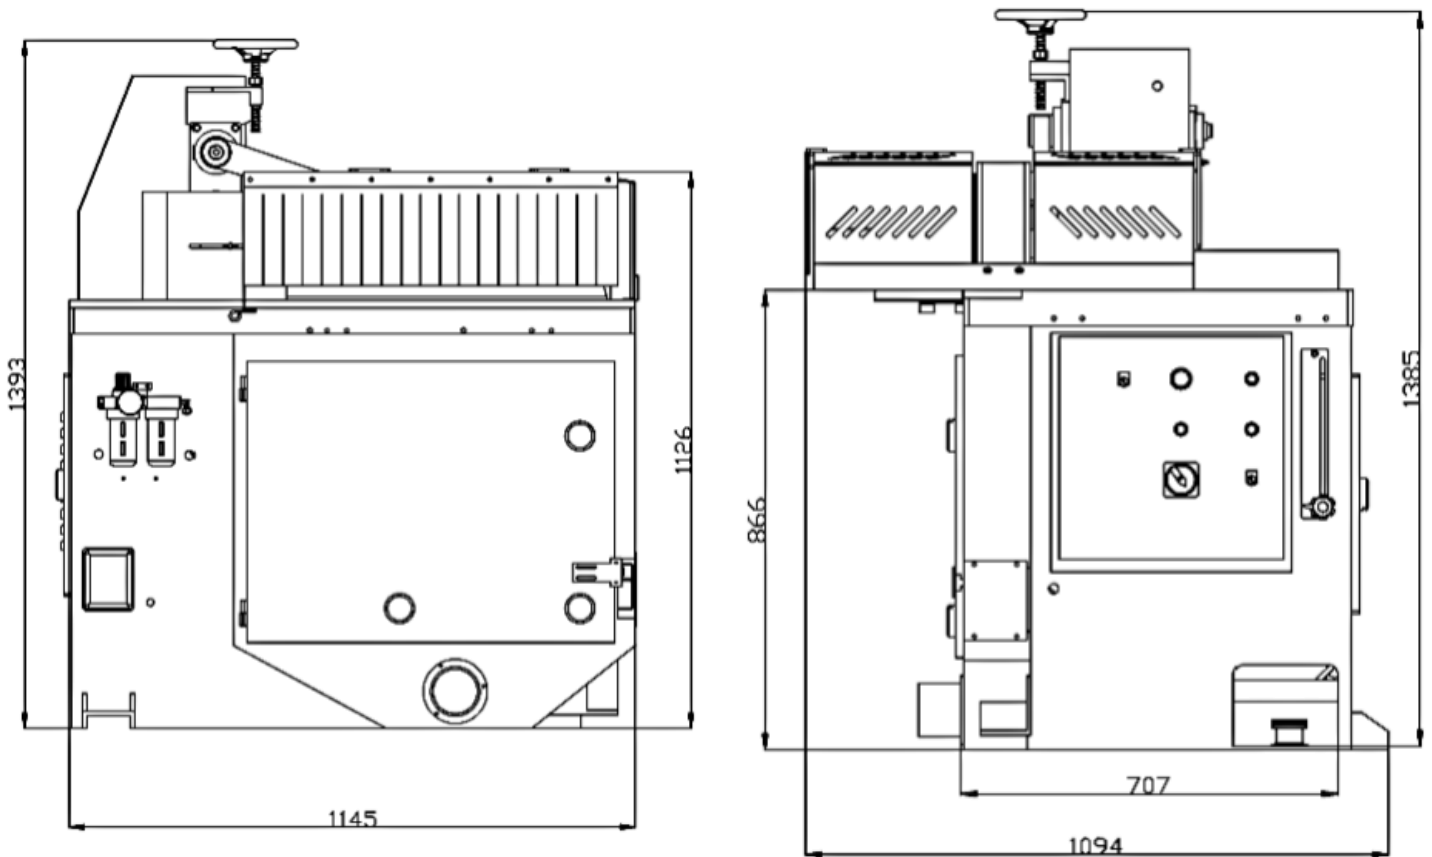

IRONWOOD

IRONWOOD CUT24 Chop Saw

Units in mm

Gross Weight: 1,433 lbs.

Packed Dimensions: 1 pc, 50" x 38" x 62"

STILES | HC
A HOMAG COMPANY