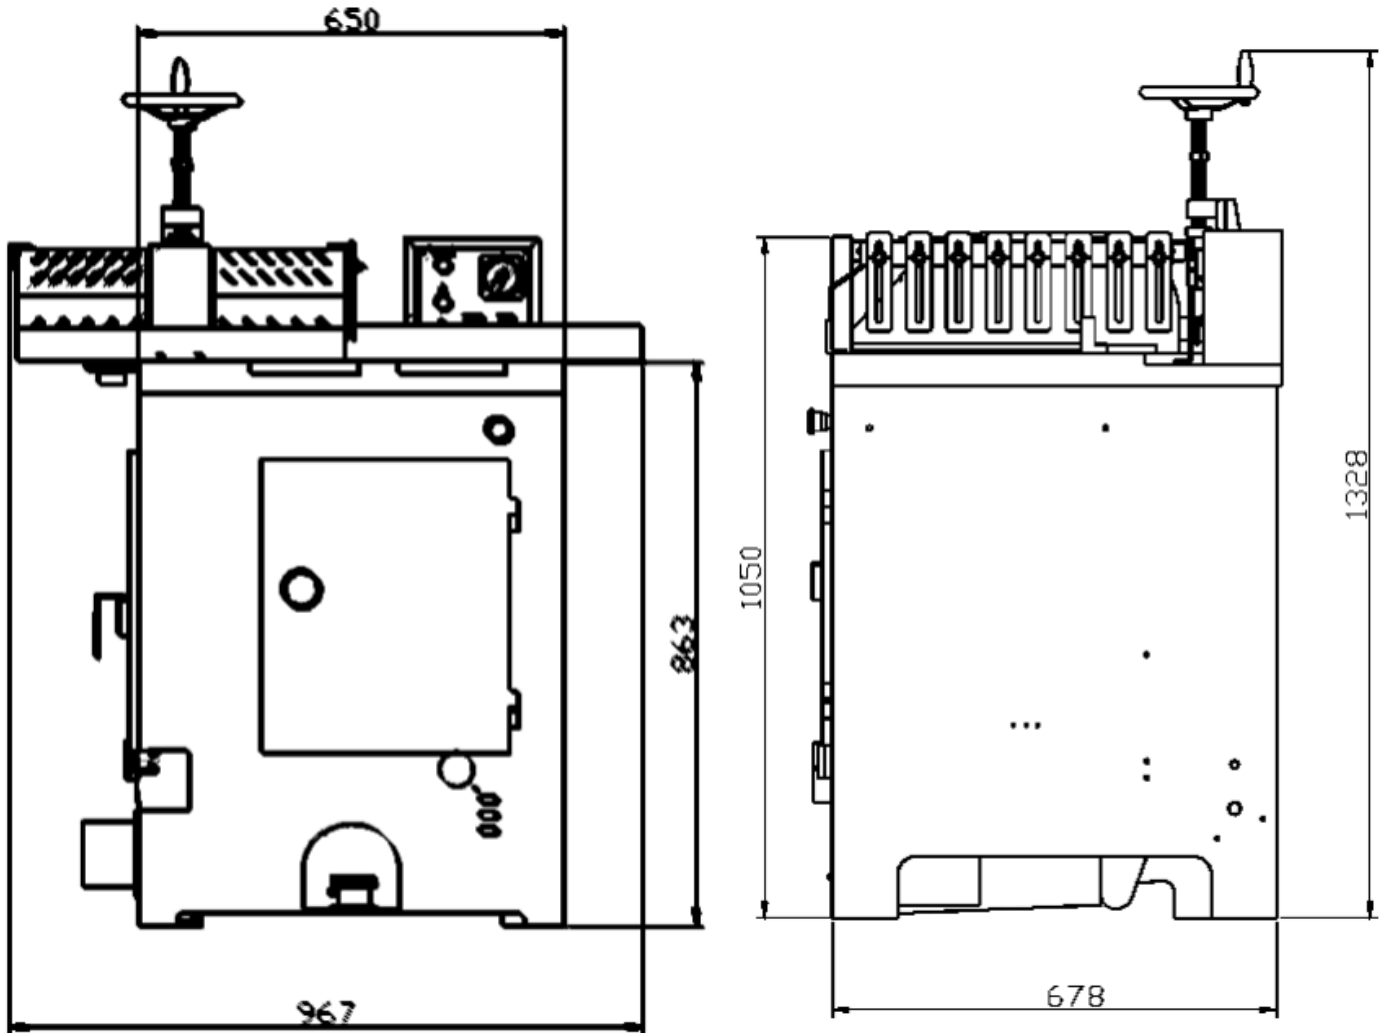

## IRONWOOD CUT18 Chop Saw

Units in mm

Gross Weight: 926 lbs.

Packed Dimensions: 1 pc, 33" x 30" x 45"

**STILES | HC**  
A HOMAG COMPANY