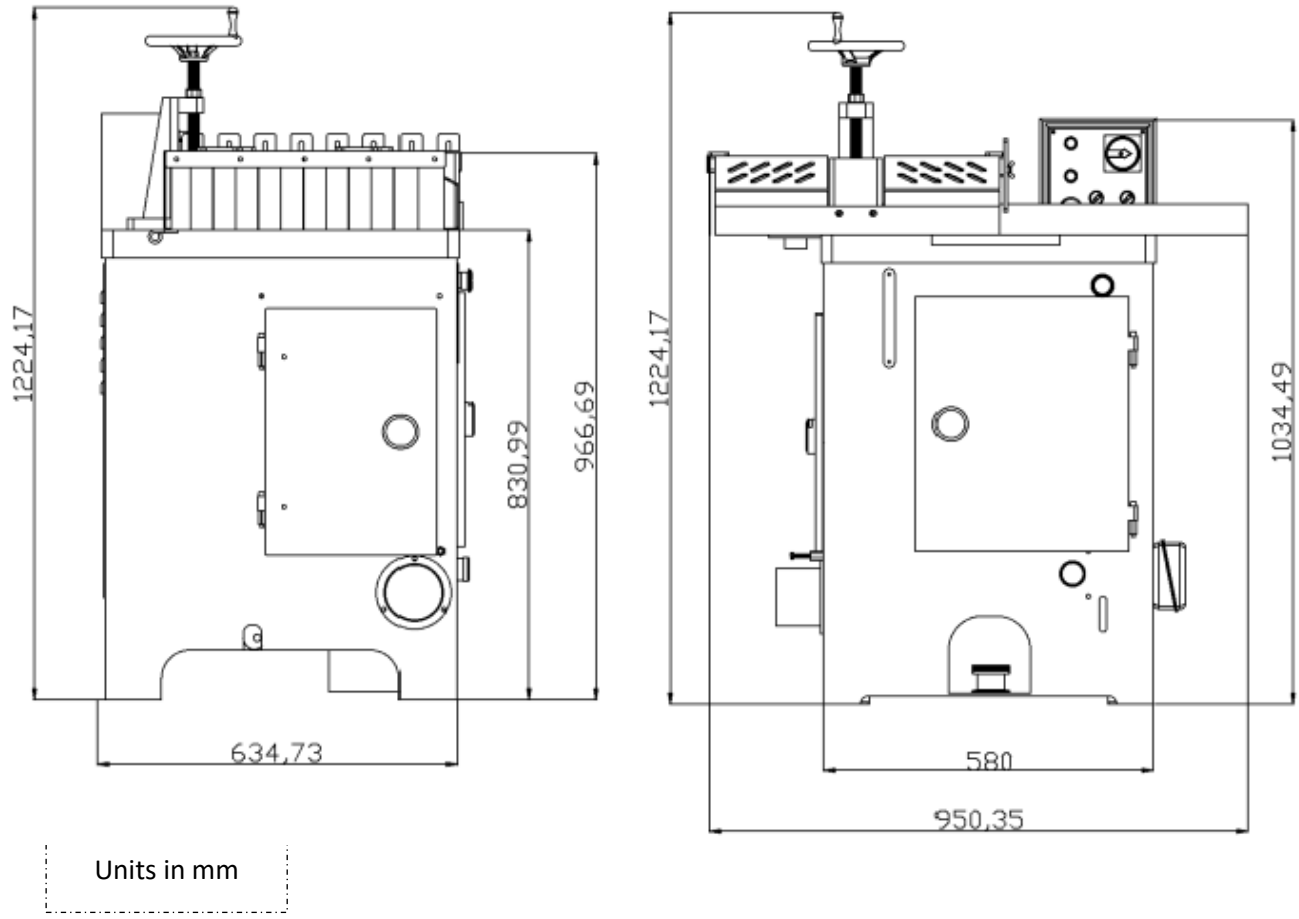

## IRONWOOD CUT14 Chop Saw

Gross Weight: 639 lbs.

Packed Dimensions: 1 pc, 30 x 30 x 45"

**STILES | HC**  
A HOMAG COMPANY