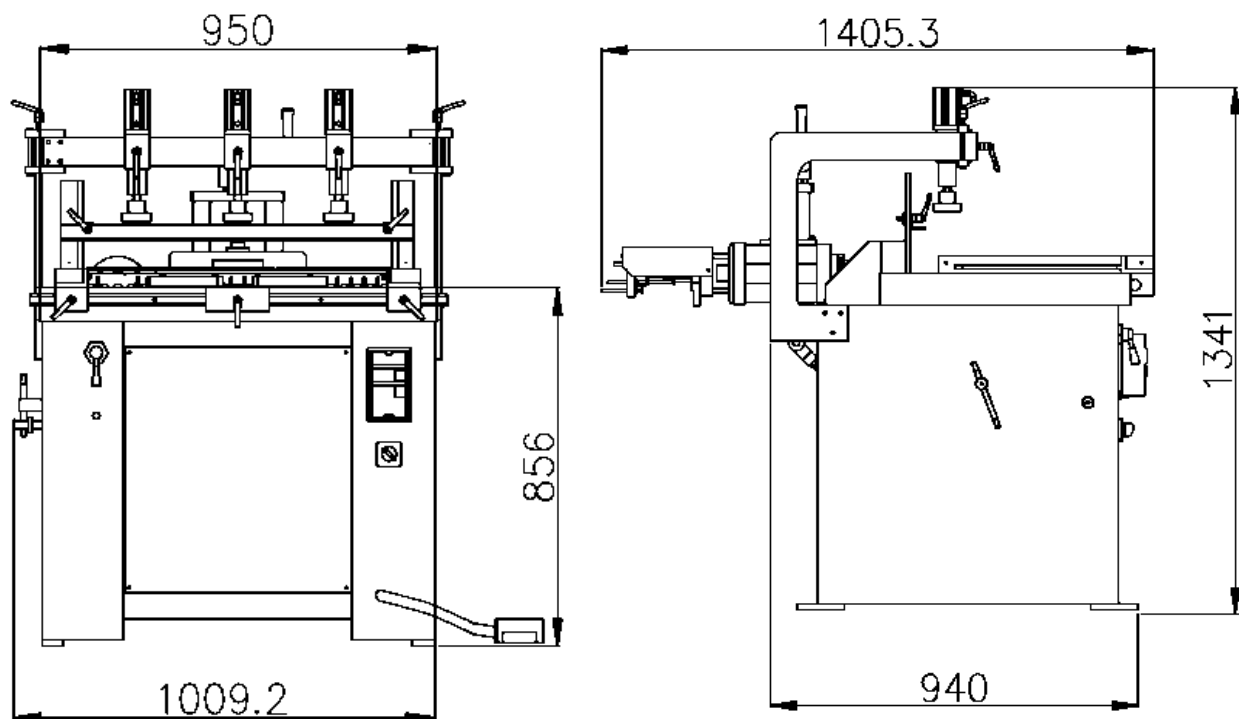

## IRONWOOD BR23 Boring Machine

Units in mm

Gross Weight: 836 lbs.

Packed Dimensions: 1 pc, 45" x 44" x 42"

**STILES | HC**  
A HOMAG COMPANY